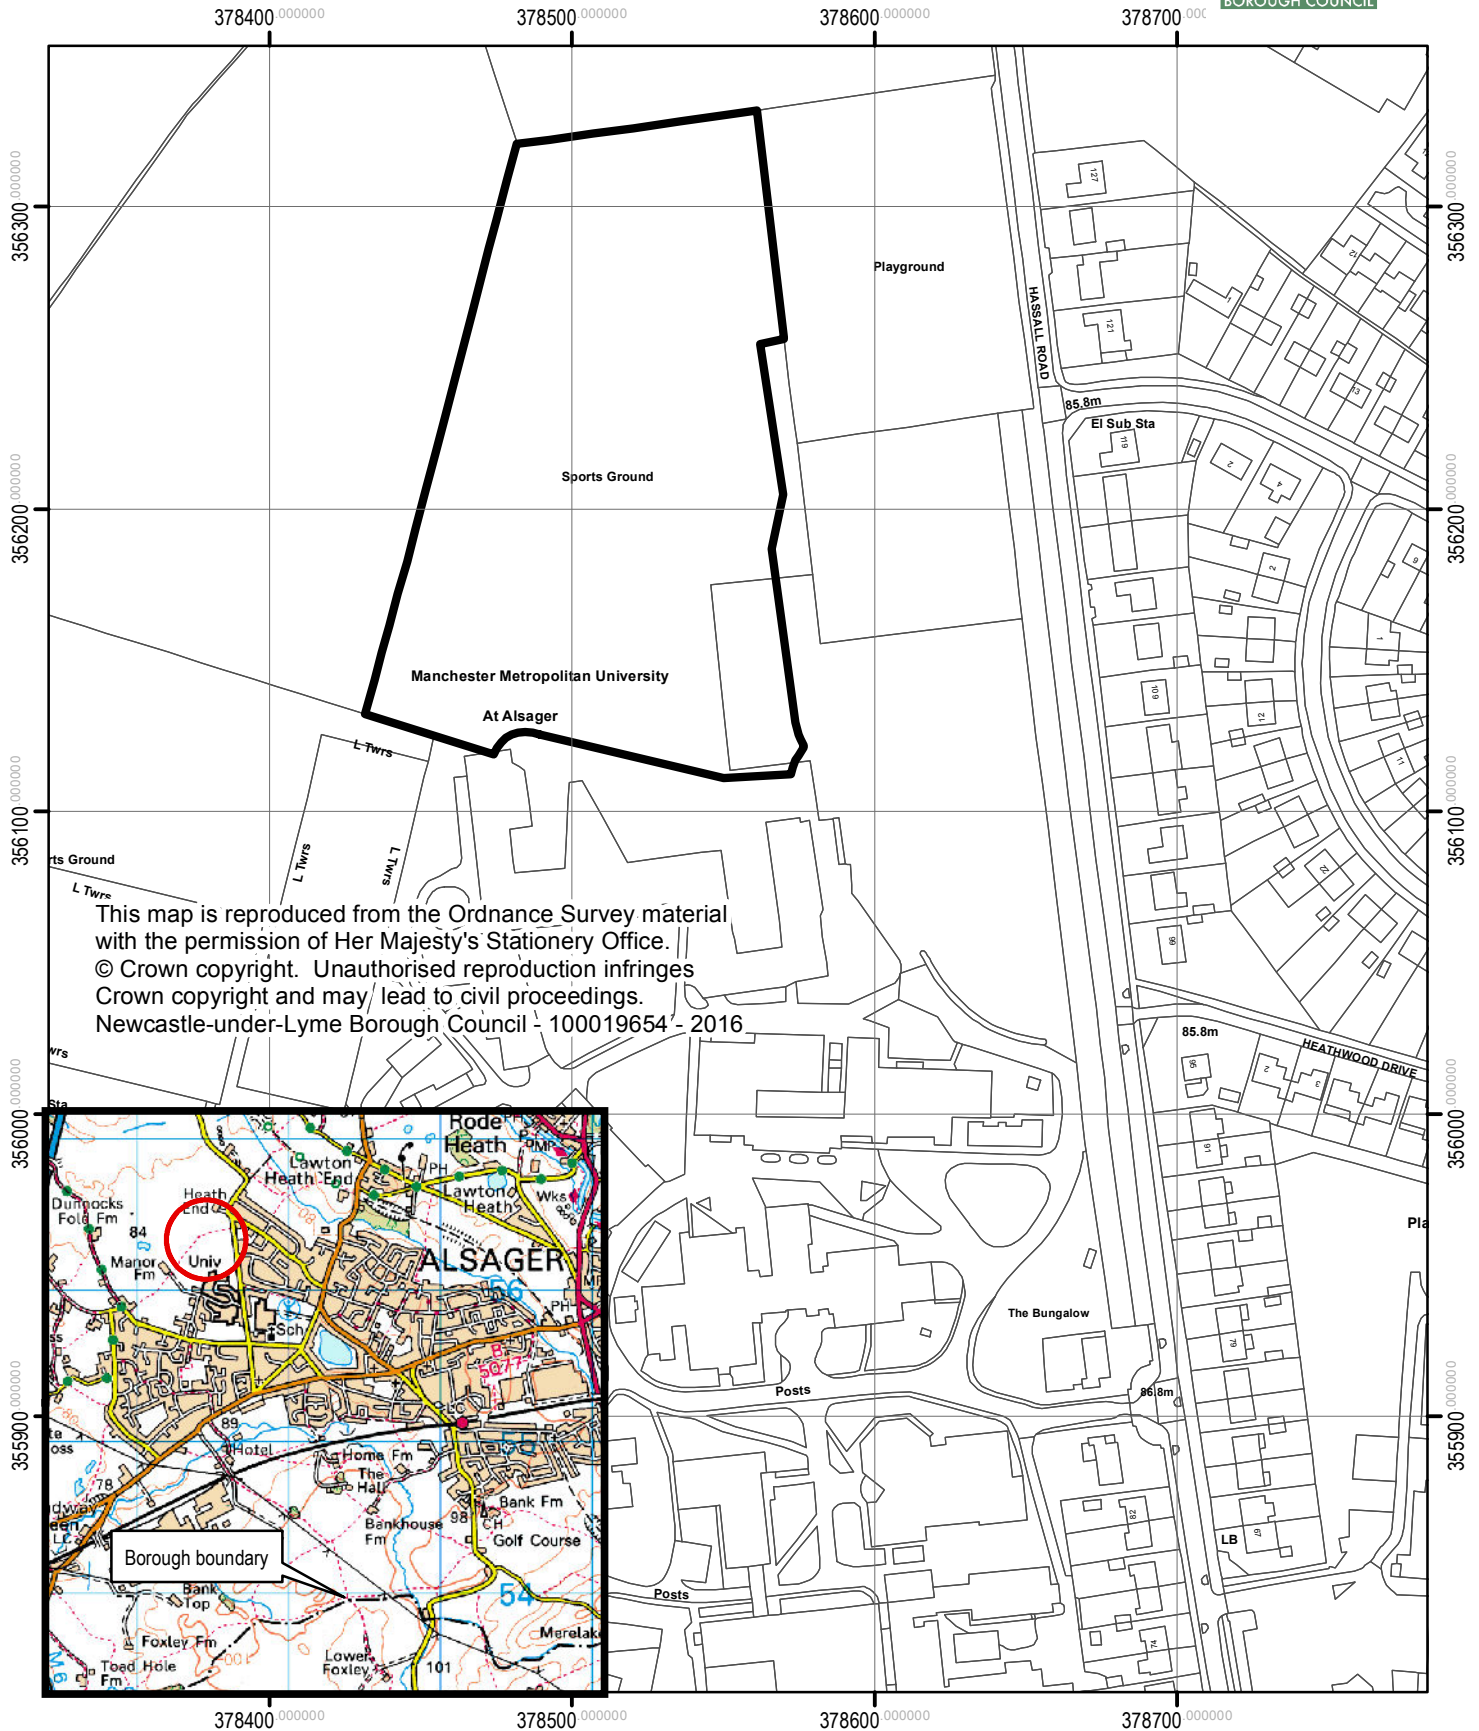

Consultation by Cheshire East on full application 17/5777C for Amendments to planning approval 15/5222C to site off Hassall Road, Former MMU Alsager Campus site

348/248

**Newcastle under Lyme Borough Council
 Planning & Development Services
 Date 05.12.2017**

1:2,500